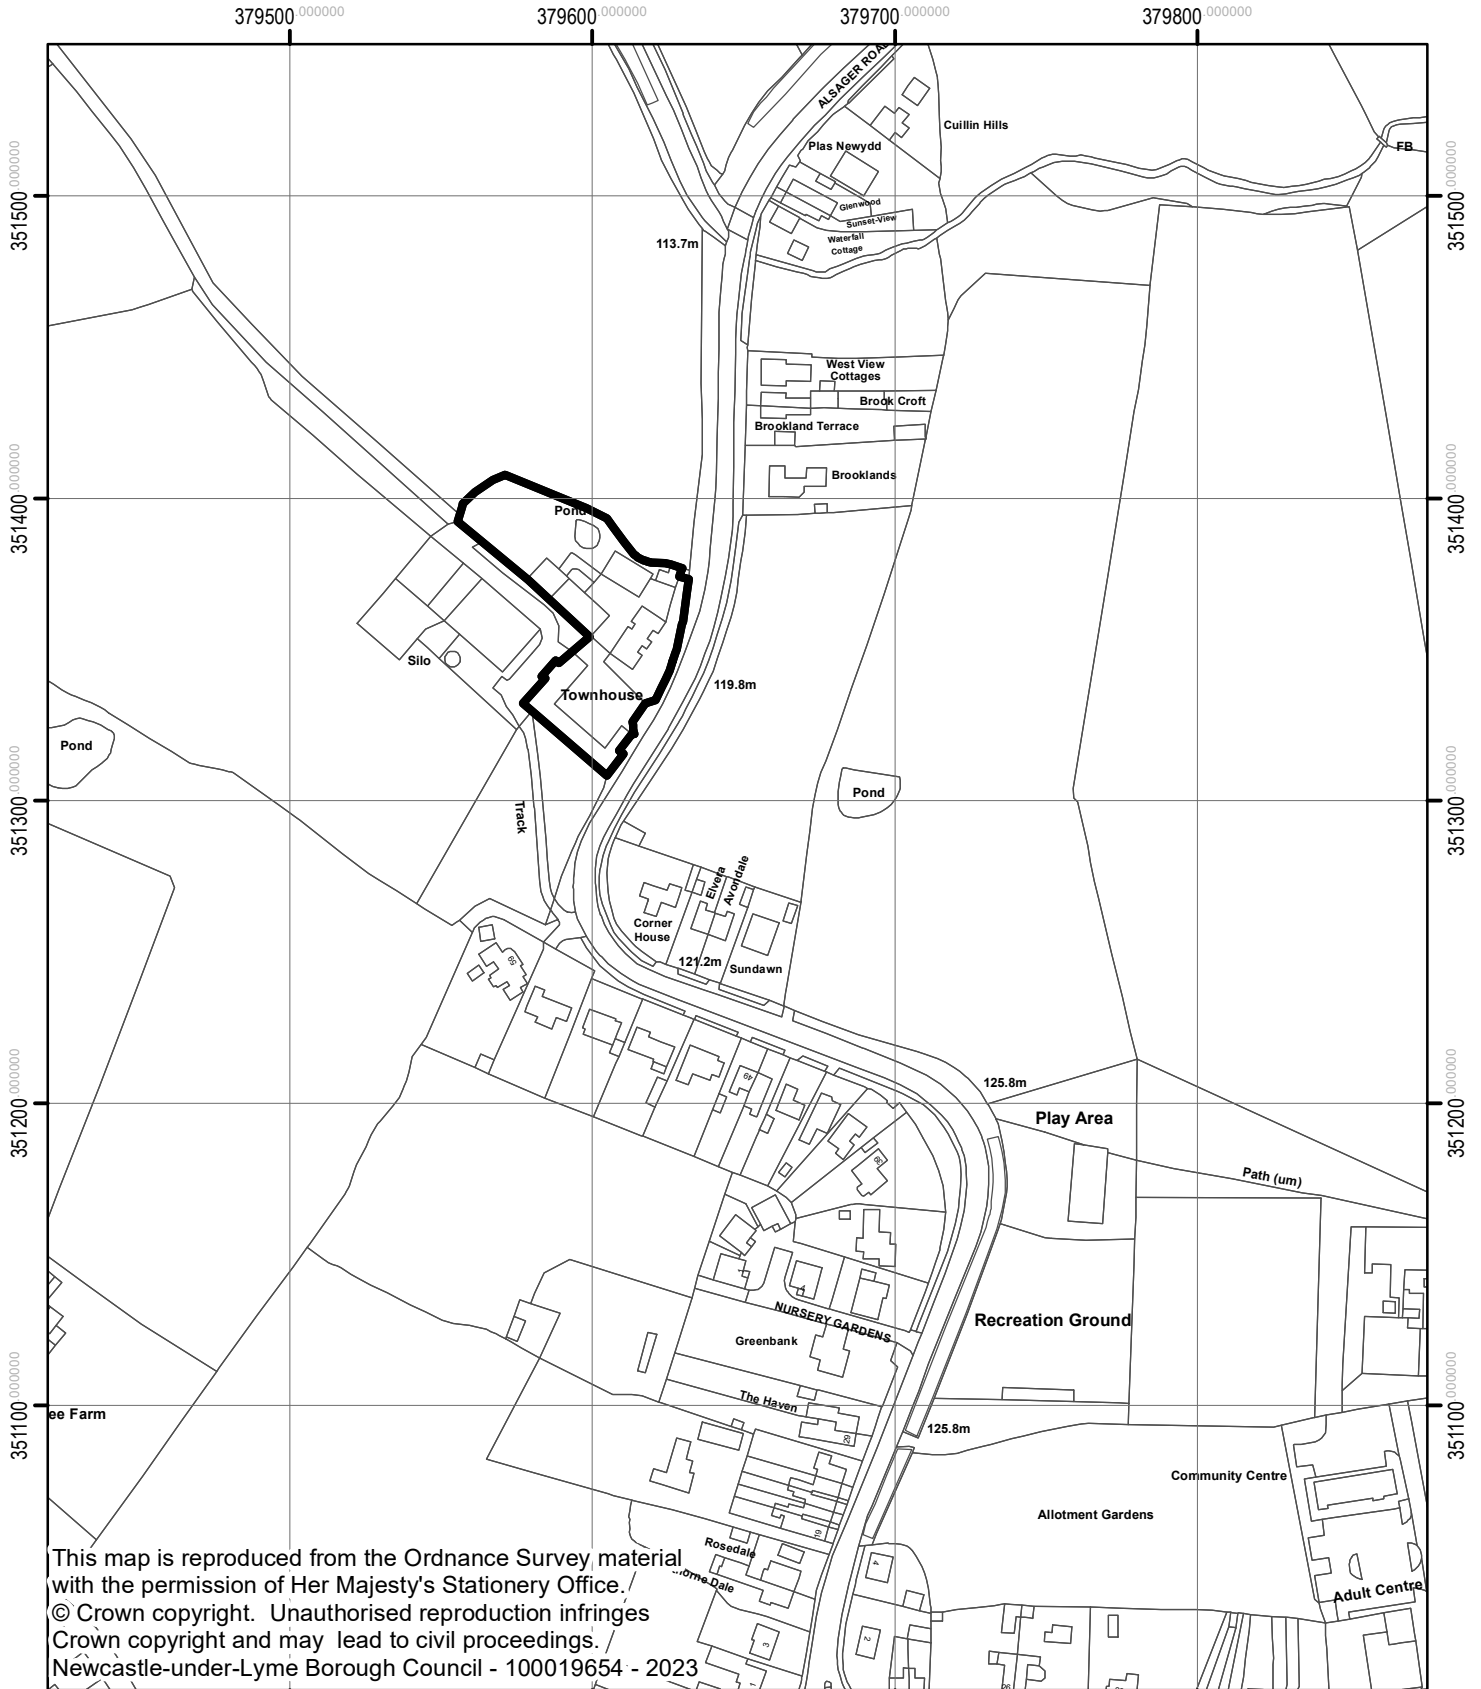

23/00806/FUL & 23/00807/LBC
Town House Farm
Alsager Road
Audley

This map is reproduced from the Ordnance Survey material with the permission of Her Majesty's Stationery Office. © Crown copyright. Unauthorised reproduction infringes Crown copyright and may lead to civil proceedings. Newcastle-under-Lyme Borough Council - 100019654 - 2023